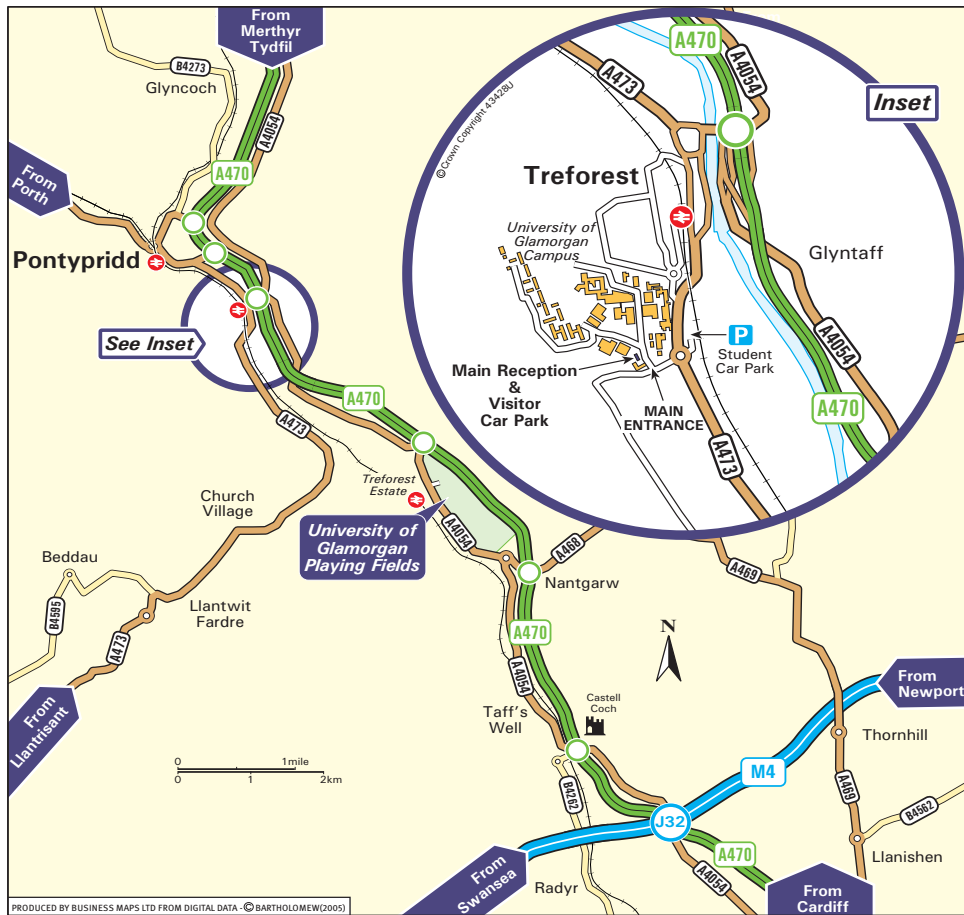

## How to get to the Treforest Campuses

The University of Glamorgan's Treforest campuses are approximately 12 miles from Cardiff, the capital of Wales.

### By Train

- Trains to Treforest run from Cardiff Central and Cardiff Queen St stations. Journey time approximately 20 minutes.

### How to get to the University Playing Fields at Tyn y Wern

- Northbound from M4 junction 32, follow the A470 for 3 miles. Join the Treforest Industrial Estate at A470/A468 junction. Playing fields are signposted on the right
- Southbound, exit the A470 at A470/A4054 junction and join the Industrial Estate. The playing fields are signposted on the left.

# SYMBOLS

-  Main Entrance
-  Parking
-  Bus Stop
-  Bike Rack
-  Recycling Points
-  Cycle and Pedestrian Route
-  Coffee Shop
-  Places to Eat