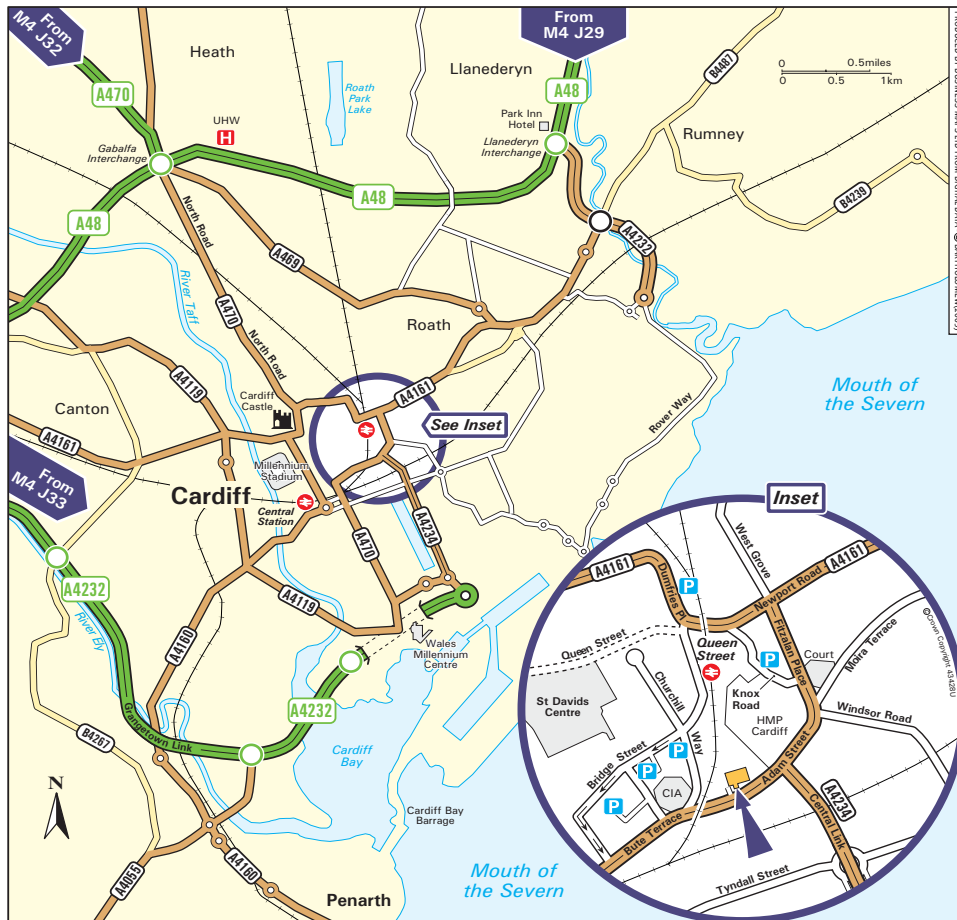

University of Glamorgan

The University of Glamorgan's main campus and the Glyntaff campus are located in Treforest, Pontypridd. The faculties of Health, Sport and Science, Humanities and Social Sciences, Advanced Technology and the Glamorgan Business School can be found on the Treforest campuses. **Please refer to the inside pages and back cover for map and directions to Treforest.**

Cardiff School of Creative & Cultural Industries

The new Cardiff School of Creative & Cultural Industries is housed in the brand new ATRium building in the city centre. It can be reached from junctions 29, 32 or 33 of the M4 and is just a short distance from Queen Street Railway Station.

The address is ATRium, Adam St, Cardiff, CF24 2XF. A map is provided below and on the opposite page and further details can be found on our website at www.glam.ac.uk/visiting